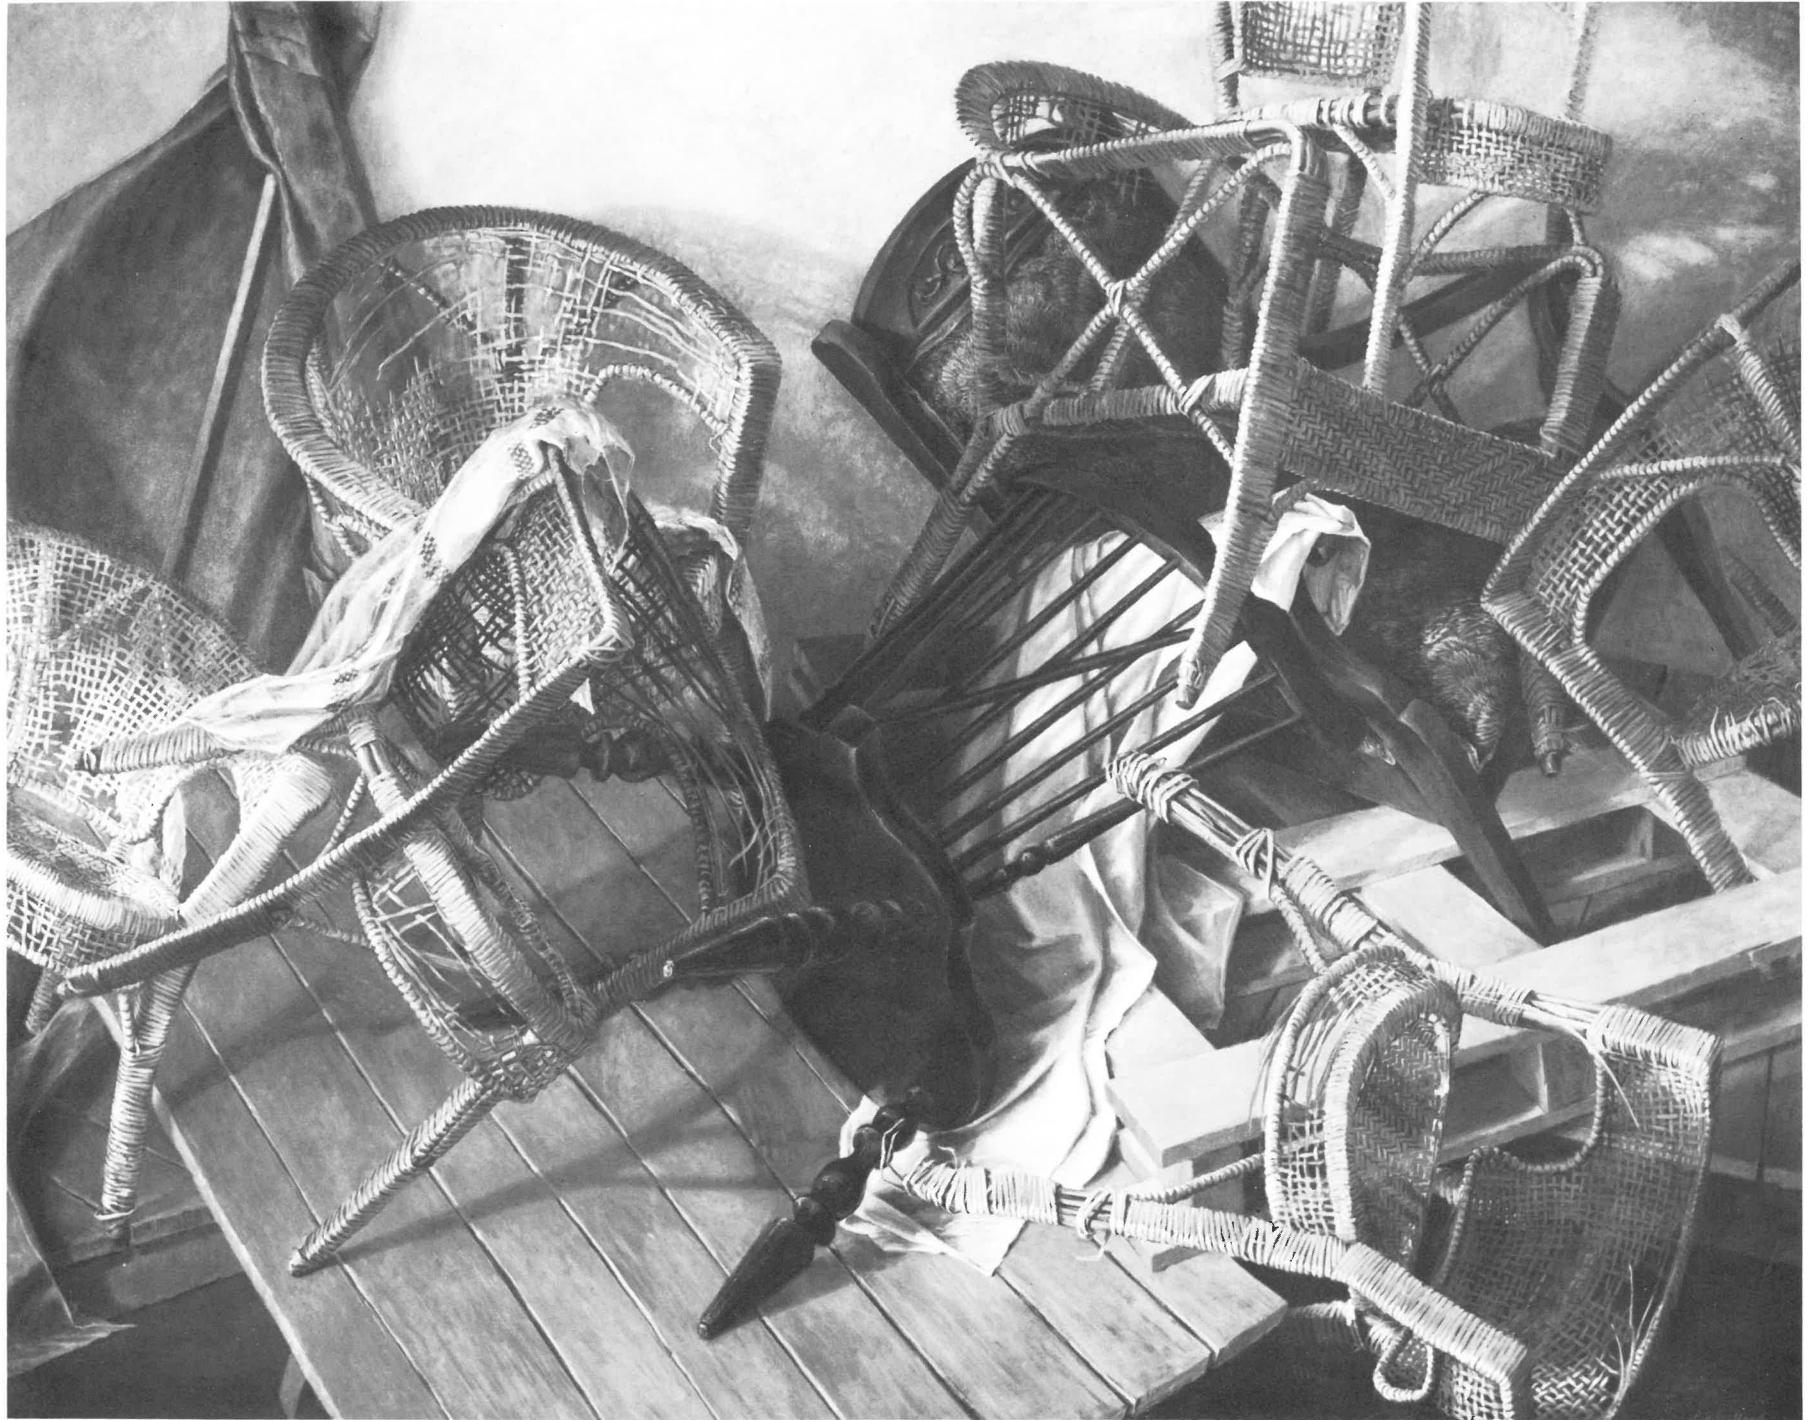

- 14 David Hollowell
La Galleria 1985
oil and wax on masonite
120 x 240 in
(left)

- 15 John Stuart Ingle
Still Life with Overland Flyer 1982
watercolor
60 x 40 in
(right)

16 Billy Morrow Jackson
Assumption 1985
oil on masonite
38½ x 47½ in