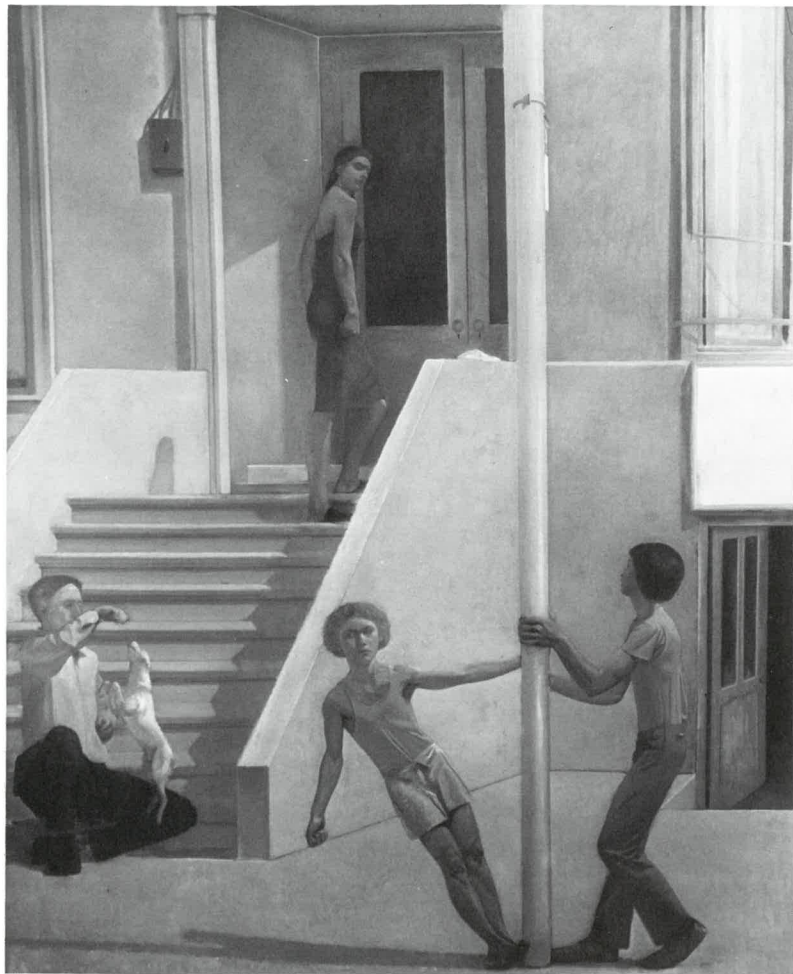

LENNART ANDERSON

SELECTED WORKS
1951 - 1976

March 27 - April 17, 1976

DAVIS & LONG COMPANY
746 MADISON AVENUE
NEW YORK, NEW YORK 10021

CATALOGUE

1. *Accident*
oil on canvas
48 x 57 inches
1955-1957
Collection of Museum of Art,
The Pennsylvania State University
2. *Portrait of Ruben Eshkanian*
oil on canvas
23½ x 19¼ inches
1955-1957
3. *Still Life*
oil on canvas
26 x 34 inches
1956-1957
4. *Arcadia II*
oil on canvas
16 x 20 inches
1955-1976
5. *Portrait of Henry Kowert*
oil on canvas
42 x 46 inches
1957
6. *Street Scene*
oil on canvas
77 x 99 inches
1961
7. *Reclining Nude*
oil on canvas
50 x 60 inches
1962
8. *Nude on Chair*
oil on canvas
60 x 50 inches
1964
9. *Still Life*
oil on canvas
8 x 12 inches
1976
10. *St. Mark's Place*
oil on canvas
94 x 75 inches
1970-1976

and a selection of other works

1. *Accident*

2. *Portrait of Ruben Eshkanian*

3. *Still Life*

4. *Arcadia II*

5. *Portrait of Henry Kowert*

6. *Street Scene*

7. *Reclining Nude*

8. *Nude on Chair*

9. *Still Life*

10. *St. Mark's Place*